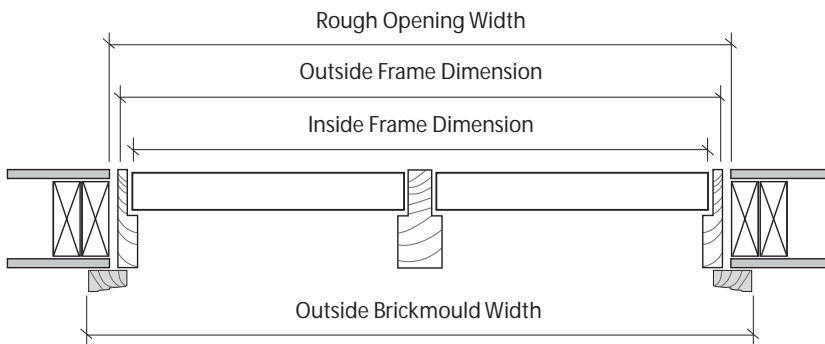

Typical Entry Door System Measurement Views