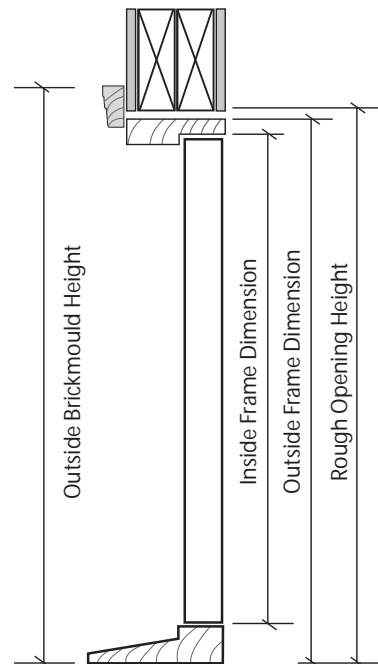

Typical Entry Door System Measurement Views